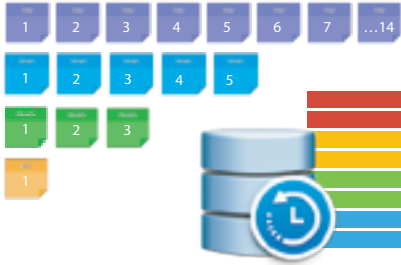

Safeguard Your Data with Great Performance

Synology DiskStation DS216+II is designed for small offices pursuing a compact yet powerful shared storage solution. Powered by an **Intel® Celeron® dual-core CPU**, built-in **AES-NI hardware encryption engine** and 1GB DDR3 RAM, DS216+II delivers up to an average **113.08 MB/s reading** and **111.78 MB/s writing** speed, and an encrypted data transmission at over **113.01 MB/s reading** and **111.66 MB/s writing**¹ under RAID 1 configuration in a Windows® environment.

DS216+II comes with a front **USB 3.0 port** with **USB copy button** for fast and easy data transmission. **Hot-swappable drive tray** design allows easy installation and maintenance on 3.5-inch HDDs without additional tools. **Brightness-adjustable front LED with schedule control** provides flexible LED settings that best suit your environment.

Btrfs: Next Generation Storage Efficiency

DS216+II introduces the **Btrfs file system**, bringing the most advanced storage technologies to meet the management needs of modern businesses:

- **Built-in data integrity check** detects data and file system corruption with data and meta-data checksums and improve overall stability.
- **Flexible Shared Folder/User Quota System** provides comprehensive quota control on all user accounts and shared folders.
- **Advanced snapshot technology** with customizable backup schedule allows up to **256 copies** of shared folder backups in a minimum **5-minute interval** without occupying huge storage capacity and system resources.
- **File or folder level data restoration** brings huge convenience and saves time for users who wish to restore only a specific single file or folder.
- **Cloud Station with file versioning** reduces down to half of storage consumption when compared with the Ext4 file system.