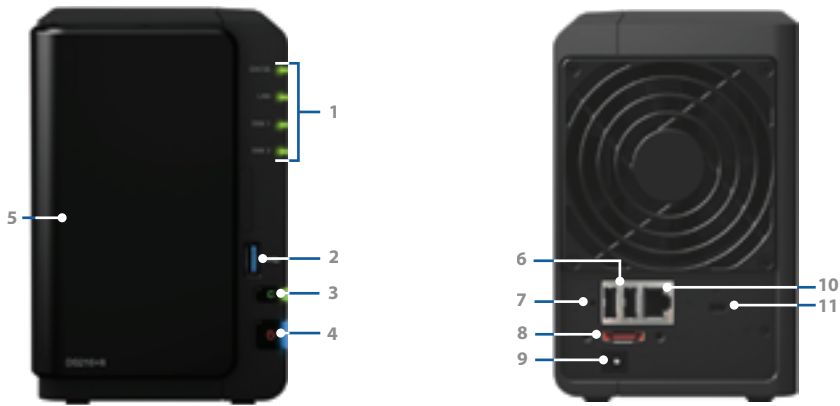

Connections & Buttons

1	LED indicator	2	USB 3.0 port	3	USB copy button	4	Power button
5	Drive tray cover	6	USB 2.0 port	7	Reset button	8	eSATA port
9	Power port	10	LAN (RJ-45) port	11	Kensington Security Slot		