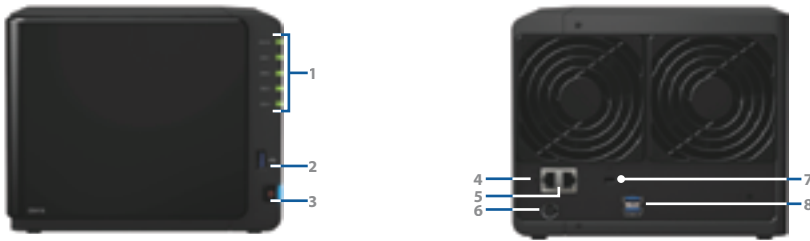

Connections & Buttons

1	LED indicator	2	USB 3.0 port	3	Power button	4	Reset button
5	LAN port	6	Power port	7	Kensington Security Slot	8	USB 3.0 port

Technical Specifications

Hardware

CPU	Annapurna Labs Alpine AL-212 dual-core 1.4GHz
Hardware encryption engine	Yes
Floating point unit	Yes
RAM size	DDR3 1GB
Compatible drive type	3.5"/2.5" SATA III/II x 2 (hard drives not included)
Maximum internal raw capacity	32 TB (8 TB HDD x 4) (The actual capacity will differ according to volume types)
Hot swappable drive	Yes
External ports	USB 3.0 ports x 3
Size (HxWxD)	165 mm x 203 mm x 233.2 mm
Weight	2.04 kg
LAN	Gigabit (RJ-45) x 2
Wake on LAN/WAN	Yes
Wireless support	Yes (wireless dongles not included)
AC input power voltage	100V to 240V
Power frequency	50Hz to 60Hz, single phase
Operating temperature	5°C to 40°C (40°F to 104°F)
Storage temperature	-20 °C to 60 °C (-5 °F to 140 °F)
Relative humidity	5% to 95% RH

General

Networking protocols	CIFS, AFP, NFS, FTP, WebDAV, CalDAV, iSCSI, Telnet, SSH, SNMP, VPN (PPTP, OpenVPN™, L2TP)
File system	Internal: ext4 External: ext4, ext3, FAT, NTFS, HFS+ (read only)
Storage management	Maximum single volume size: 16TB, Maximum internal volume: 256, Maximum iSCSI Target: 10, Maximum iSCSI LUN: 10
Supported RAID type	Synology Hybrid RAID, Basic, JBOD, RAID 0, RAID 1, RAID 5, RAID 6, RAID 10
File sharing capability	Maximum user account: 2048, Maximum group: 256, Maximum shared folder: 256, Maximum concurrent CIFS/AFP/FTP/File Station connection: 256
Privilege	Windows Access Control List (ACL)
Directory service	Windows AD Integration: Domain Users login via Samba (CIFS)/AFP/FTP/File Station, LDAP integration
Security	FTP over SSL/TLS, IP auto-block, firewall, encrypted network backup over Rsync, HTTPS connection
Utilities	Synology Web Assistant, Synology Assistant, Cloud Station, Photo Station Uploader, Evidence Integrity Authenticator
Supported clients	Windows XP onwards, Mac OS X® 10.7 onwards, Ubuntu 12 onwards
Supported browsers	Chrome™, Firefox®, Internet Explorer®: 8 onwards, Safari® 7 onwards, Safari (iOS® 7 onwards on iPad®), Chrome (Android 4.0 onwards on tablets)
Language	English, Deutsch, Français, Italiano, Español, Dansk, Norsk, Svensk, Nederlands, Русский, Polski, Magyar, Português do Brasil, Português Europeu, Türkçe, Český, 日本語, 한국어, 繁體中文, 简体中文